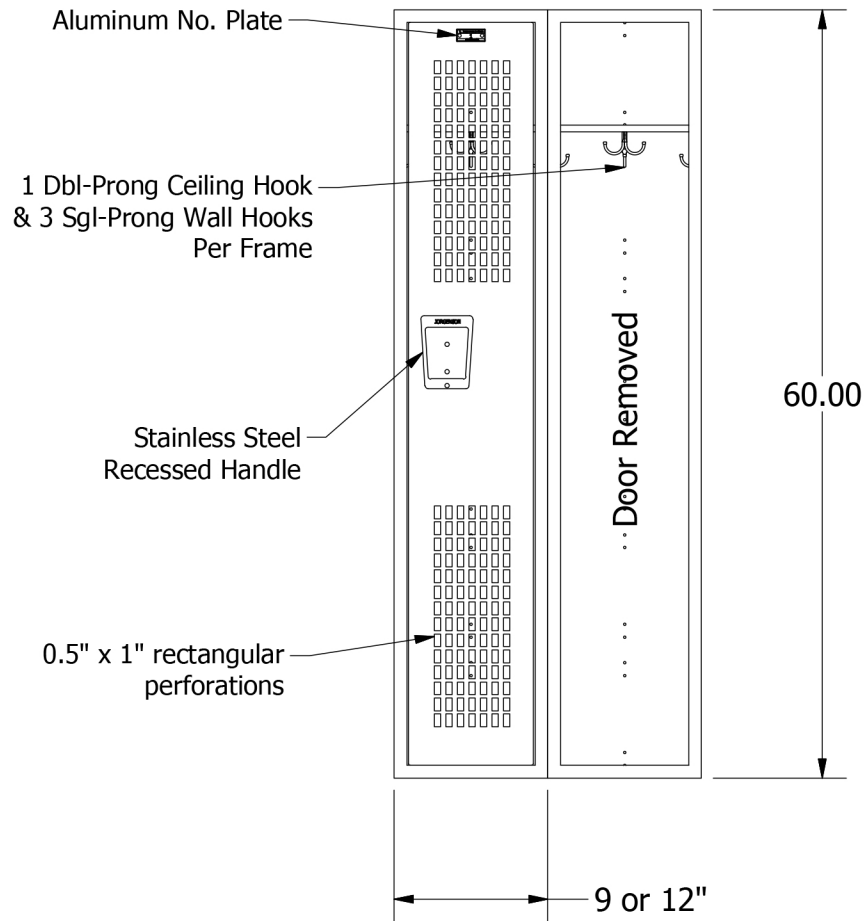

2

1

60" High Single Tier Jorgenson Ventilated Locker

Allow $\frac{1}{16}$ " growth per frame

2

1

Jorgenson Lockers

1239 South 700 West
Salt Lake City, UT 84104
101 Johnston Circle
Palmetto, GA 30268