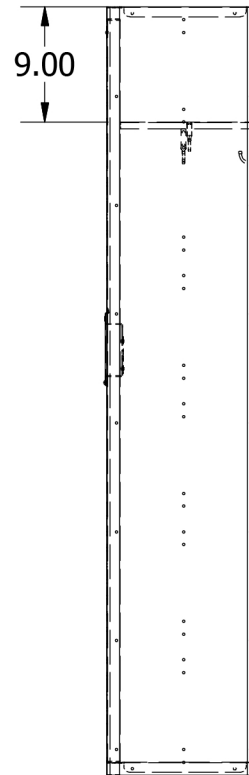

2

1

60" High Single Tier Jorgenson Ventilated Locker

Allow $\frac{1}{16}$ " growth per frame

2

1

Jorgenson Lockers

1239 South 700 West
Salt Lake City, UT 84104
101 Johnston Circle
Palmetto, GA 30268